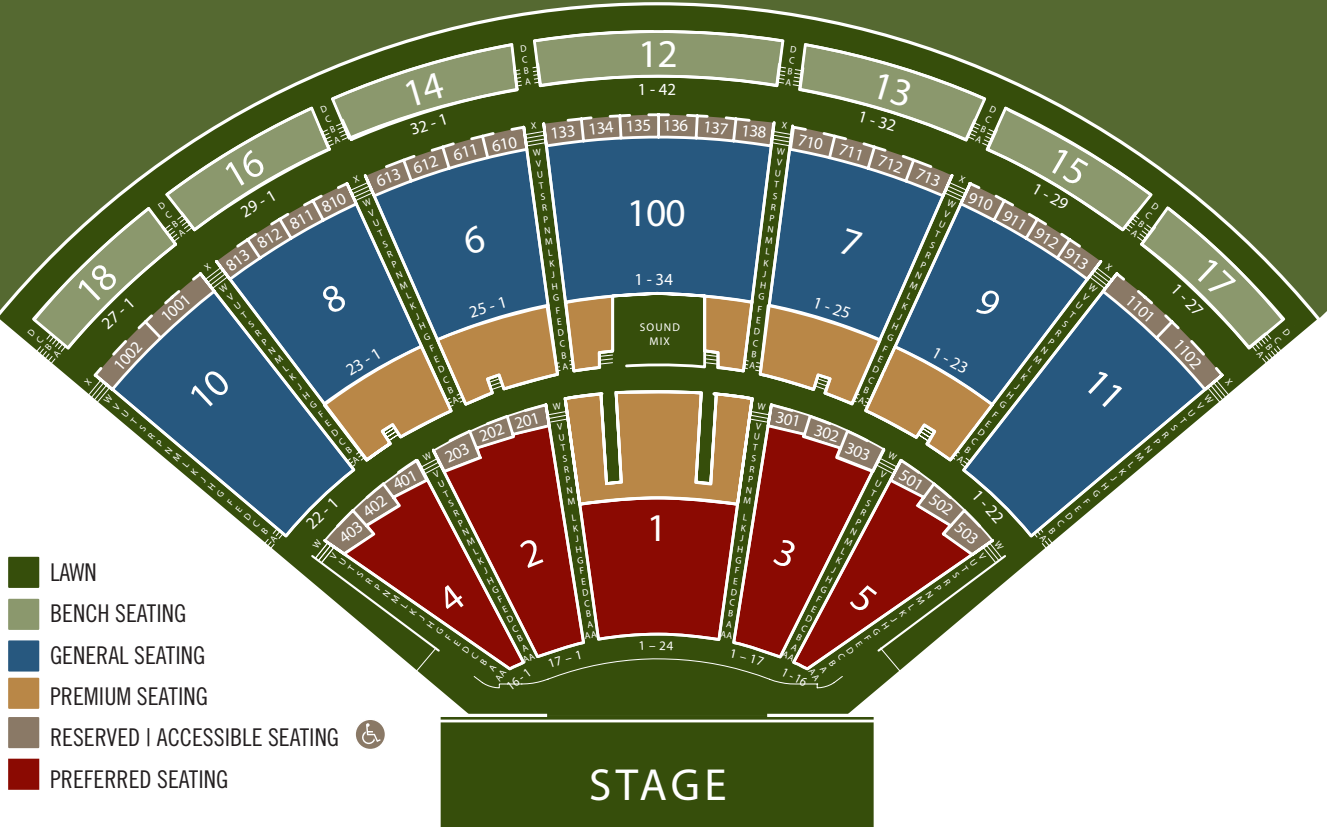

LAWN | GENERAL ADMISSION

SEATING CHART